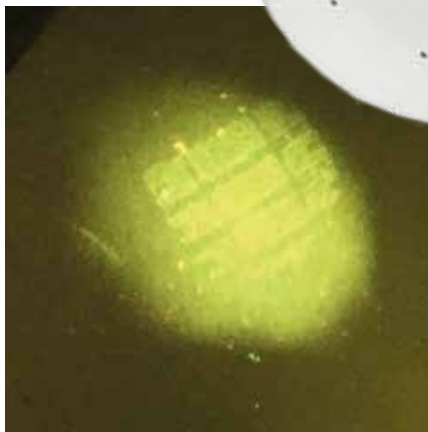

# Forensic Investigation Torches

FIT-LED Blue, Green + White Light

These Crime Scene Torches, have been subject to extensive research and development, in the lab and in the field

**CRIME SCENE DO NOT CROSS**

Multi-purpose CSI torches, helping raise the standard of volume and serious crime investigations.

**CopperTree Forensics Ltd**

Dorset House, Regent Park  
Kingston Road, Leatherhead  
Surrey KT22 7PL UK  
Co Reg No: 08497281