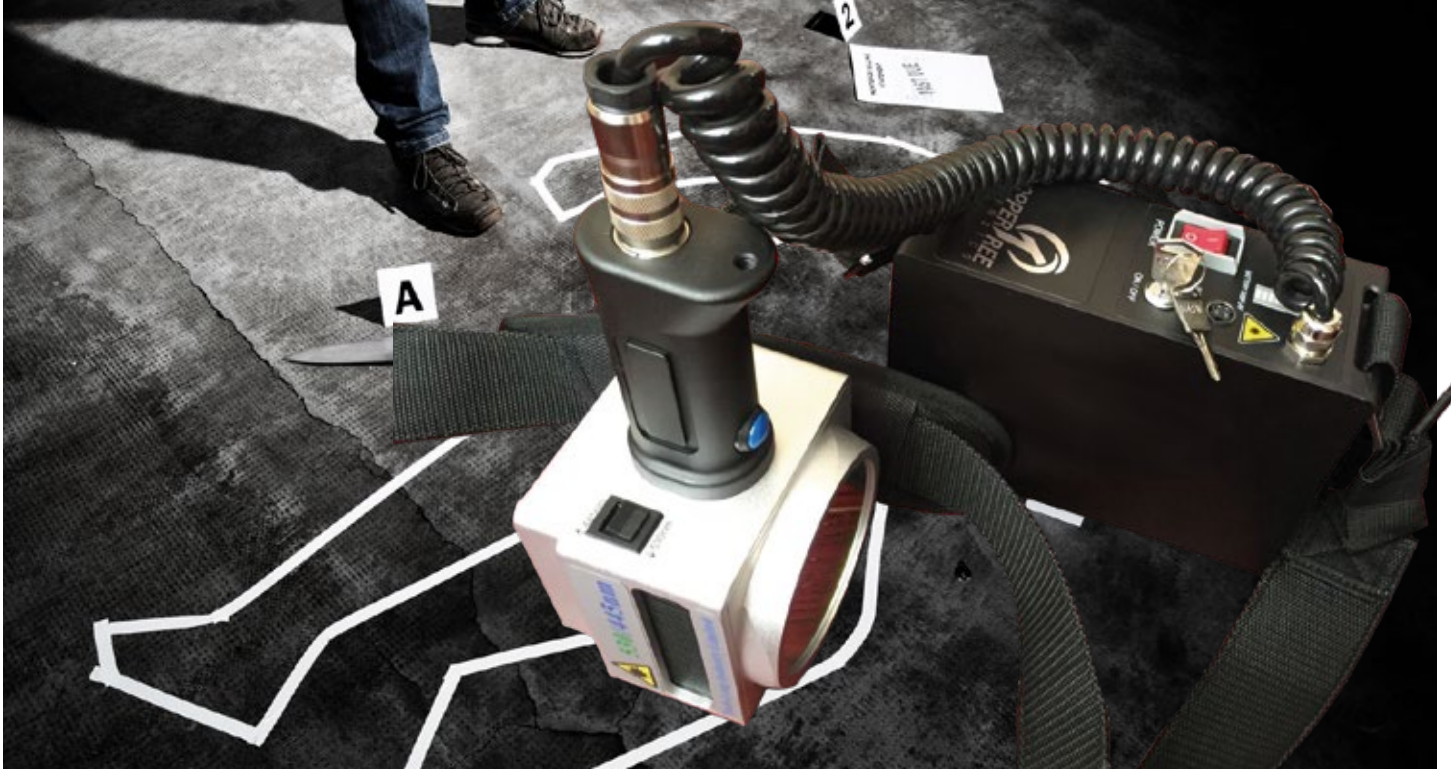

DVI-LED

The Disaster Victim Identification - LED (DVI-LED) is a safe and powerful LED light source, for any crime scene, Lab, Fire or disaster location.

Operating at a switchable wavelength of 445nm and 530nm supported by up to 33w of power.
A HIGH POWERED LED THAT LIGHTS UP THE ROOM!